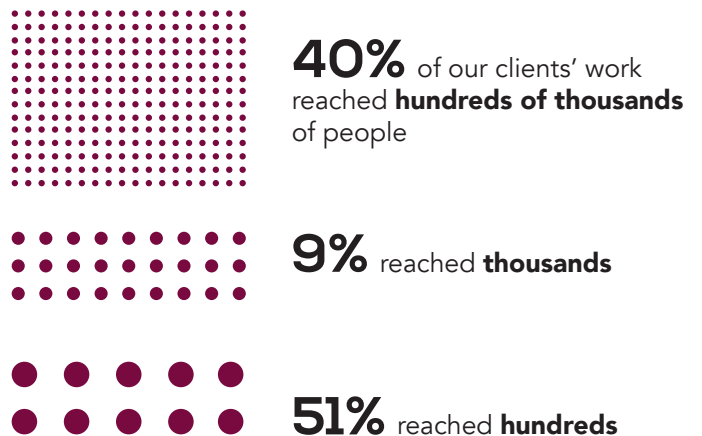

**13,500** community members engaged

community members engaged

**5,000** government workers and social impact leaders trained

government workers and social impact leaders trained

**550+**

workshops, classes, and community events facilitated

## Our clients are diverse.

## We use a wide range of approaches.

## We work at all scales.

Our projects range from community-driven to city-wide, supporting our clients in improving peoples' lives at all scales. In the past year:

Our work reaches New Yorkers  
across the City. Here's a snapshot!