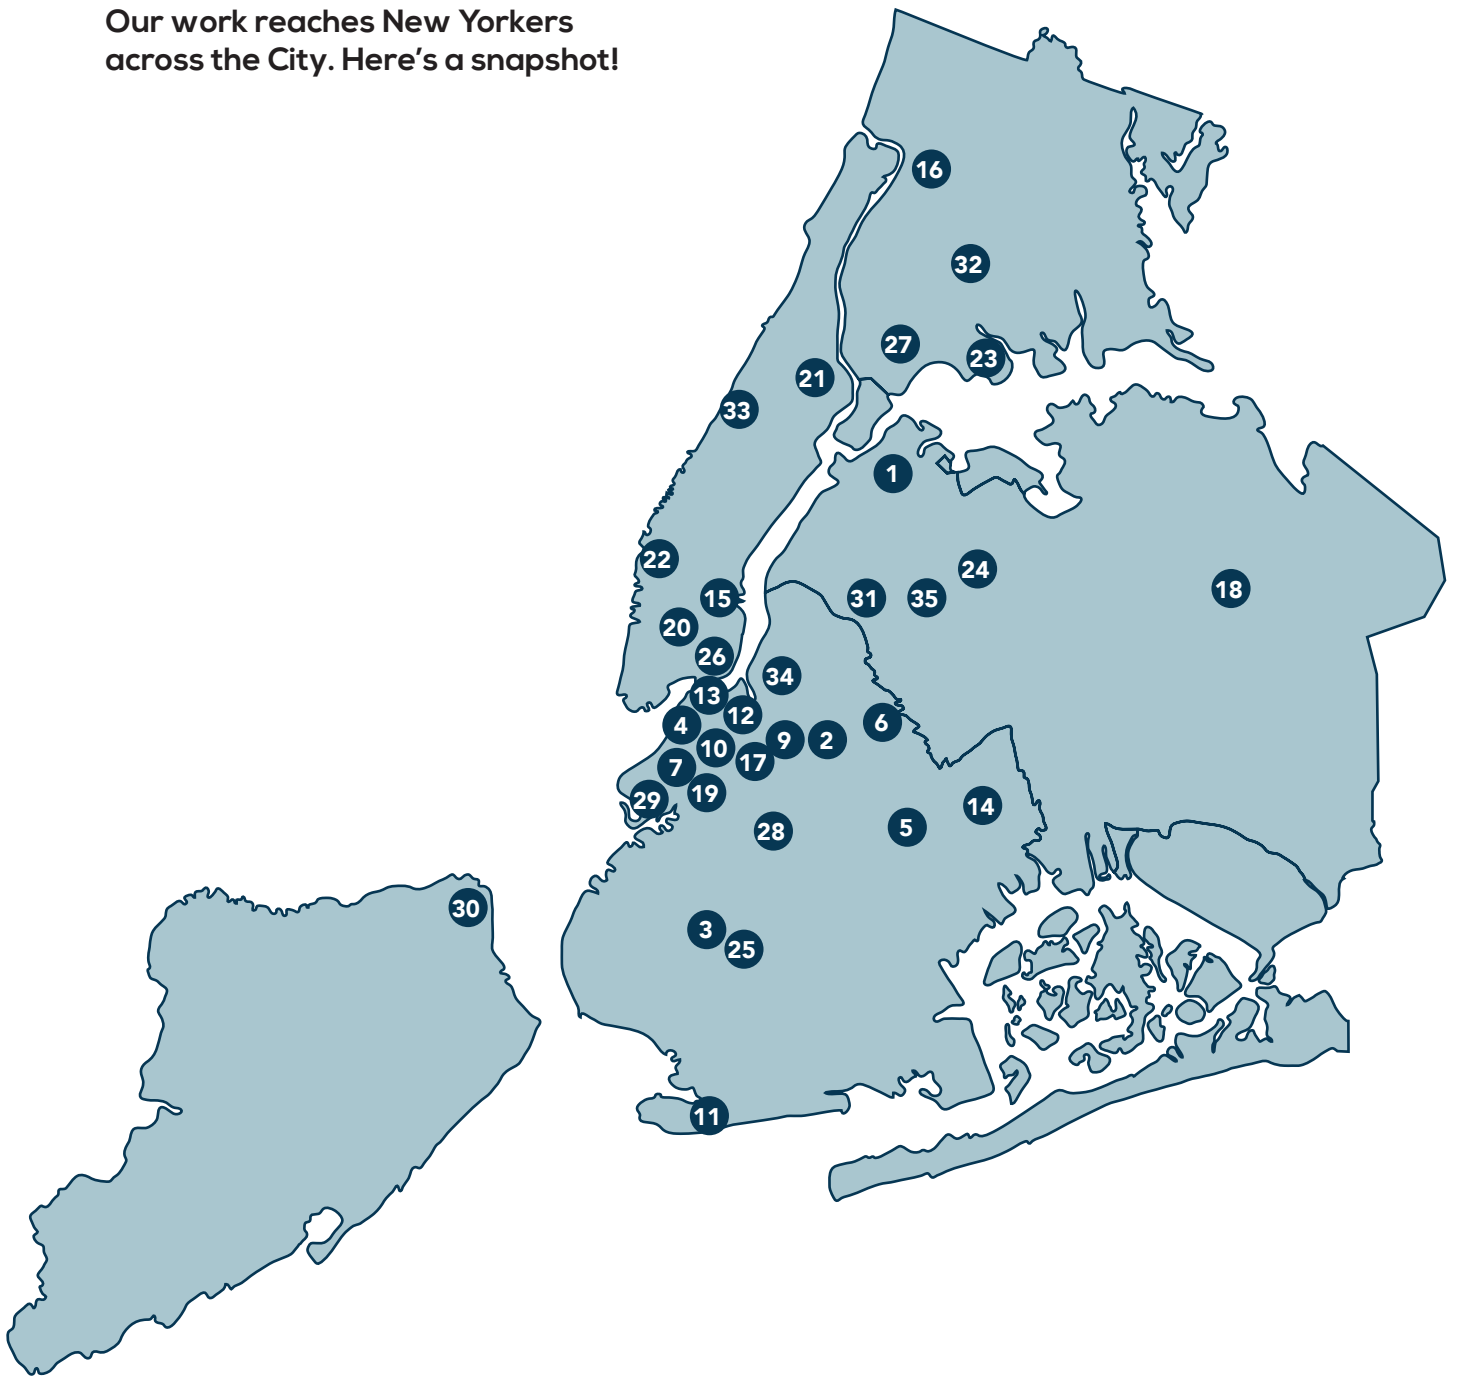

## We use a wide range of approaches.

## We work at all scales.

Our projects range from community-driven to city-wide, supporting our clients in improving peoples' lives at all scales. In the past year:

Our work reaches New Yorkers  
across the City. Here's a snapshot!

- |                    |                      |                      |                     |                    |
|--------------------|----------------------|----------------------|---------------------|--------------------|
| 1 Astoria          | 8 Claremont Village  | 15 East Village      | 22 Hudson Yards     | 29 Redhook         |
| 2 Bed-Stuy         | 9 Clinton Hill       | 16 Fordham heights   | 23 Hunts Point      | 30 St. George      |
| 3 Borough Park     | 10 Columbia Heights  | 17 Fort Greene       | 24 Jackson Heights  | 31 Sunnyside       |
| 4 Brooklyn Heights | 11 Coney Island      | 18 Fresh Meadows     | 25 Kensington       | 32 Tremont         |
| 5 Brownsville      | 12 Downtown Brooklyn | 19 Gowanus           | 26 Lower East Side  | 33 Upper West Side |
| 6 Bushwick         | 13 DUMBO             | 20 Greenwich Village | 27 Melrose          | 34 Williamsburg    |
| 7 Carrol Gardens   | 14 East New York     | 21 Harlem            | 28 Prospect Heights | 35 Woodside        |